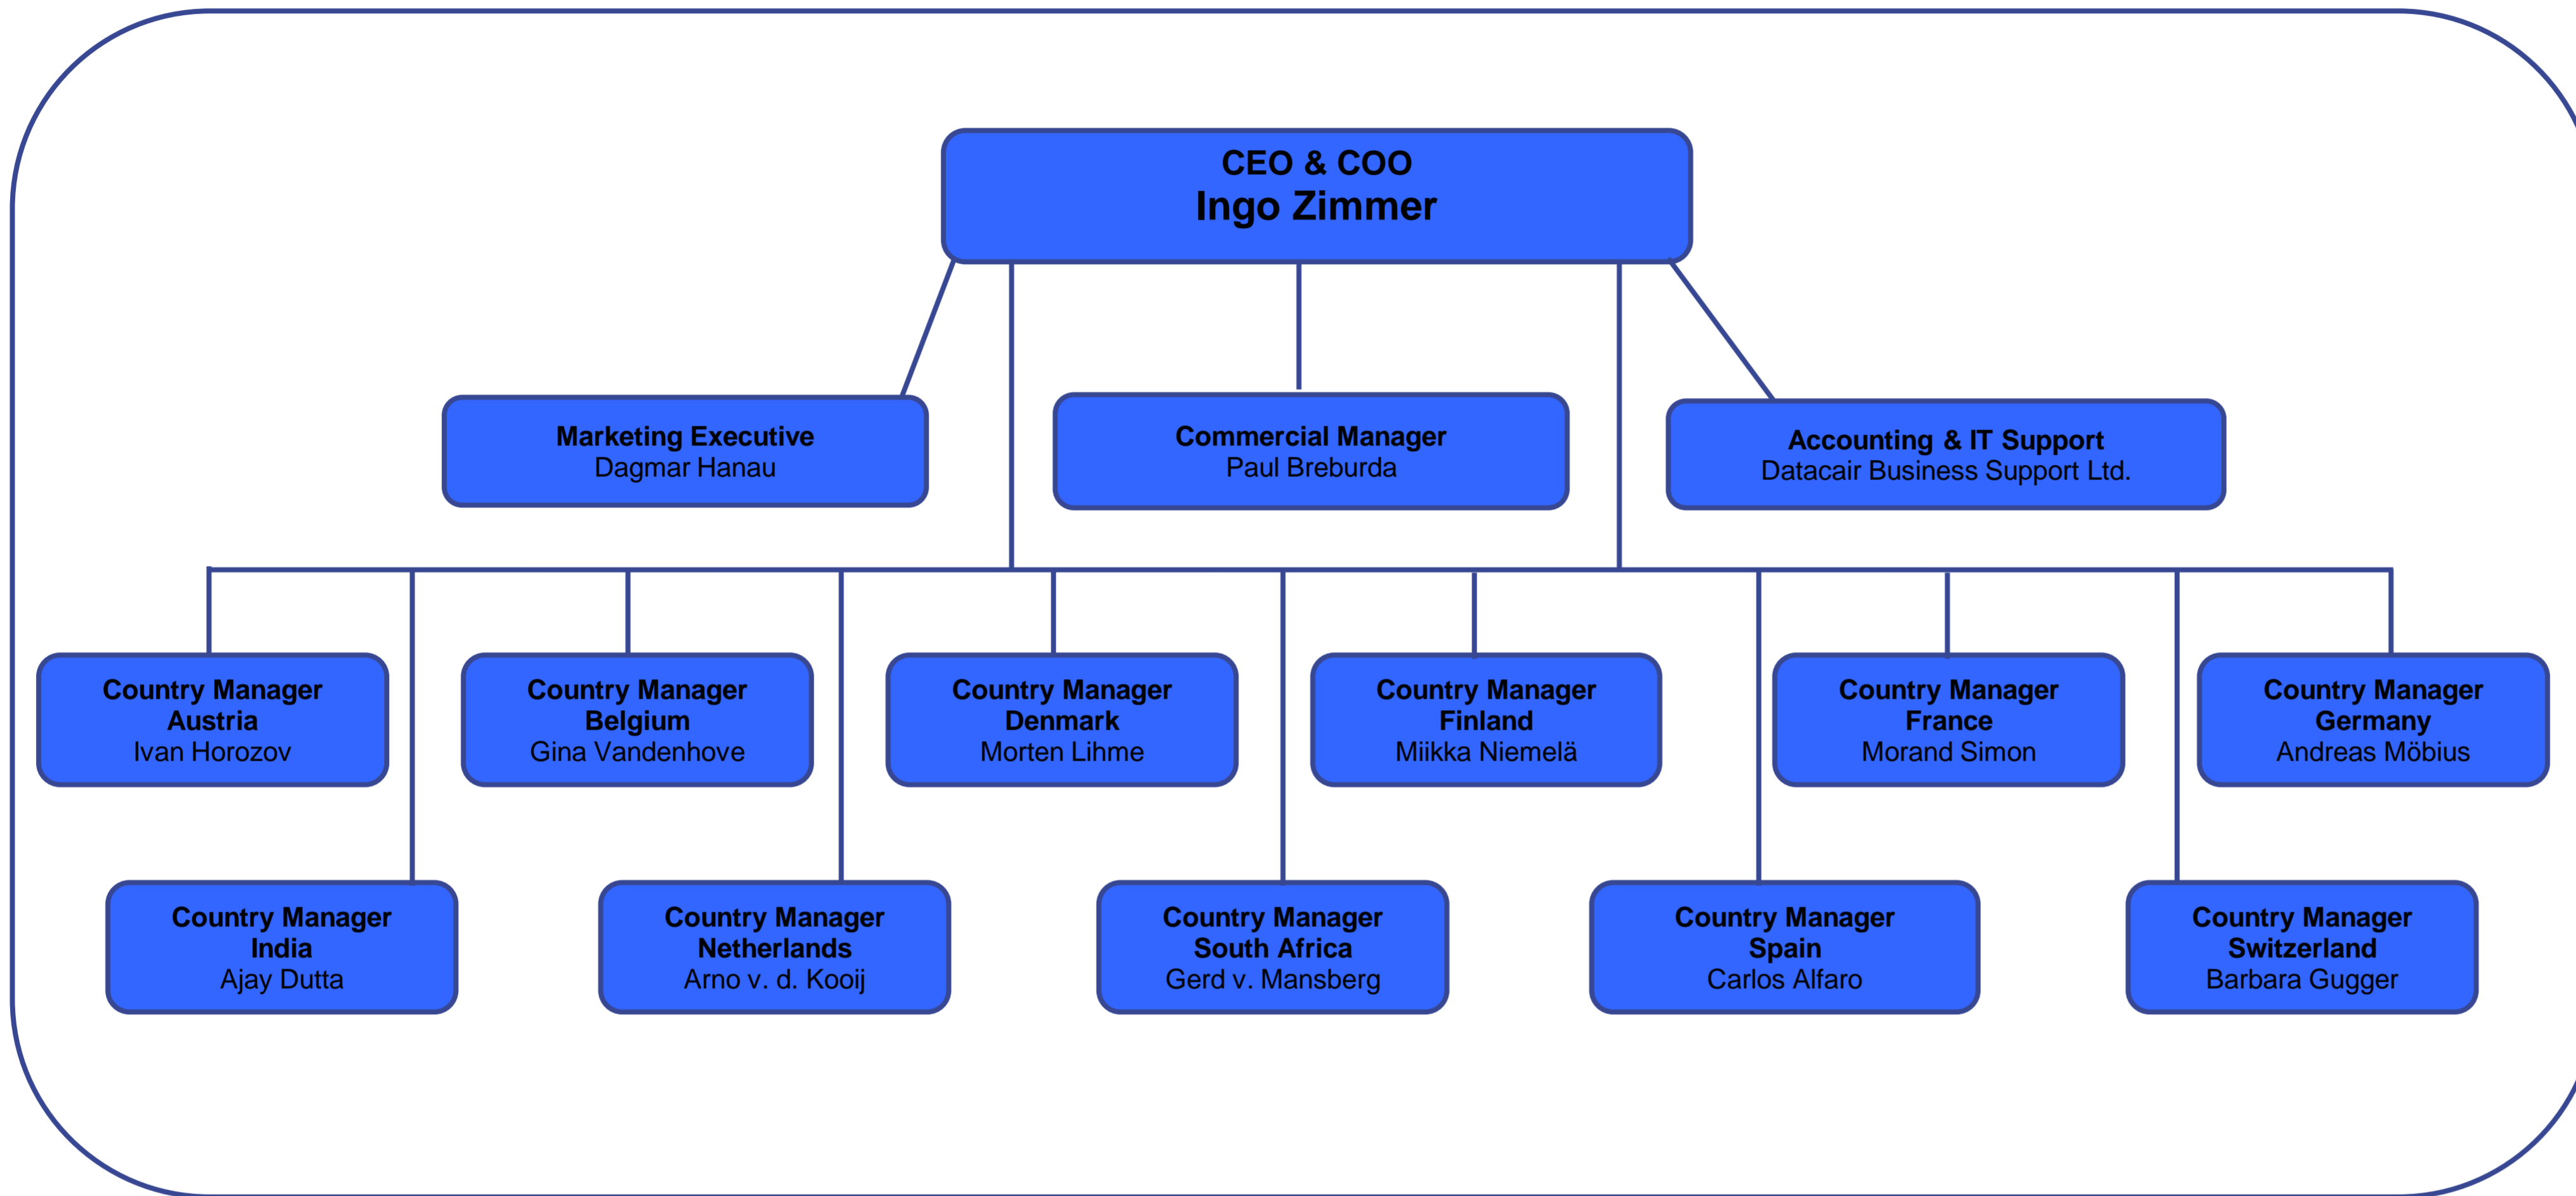

ATC Group of Companies Office Directory